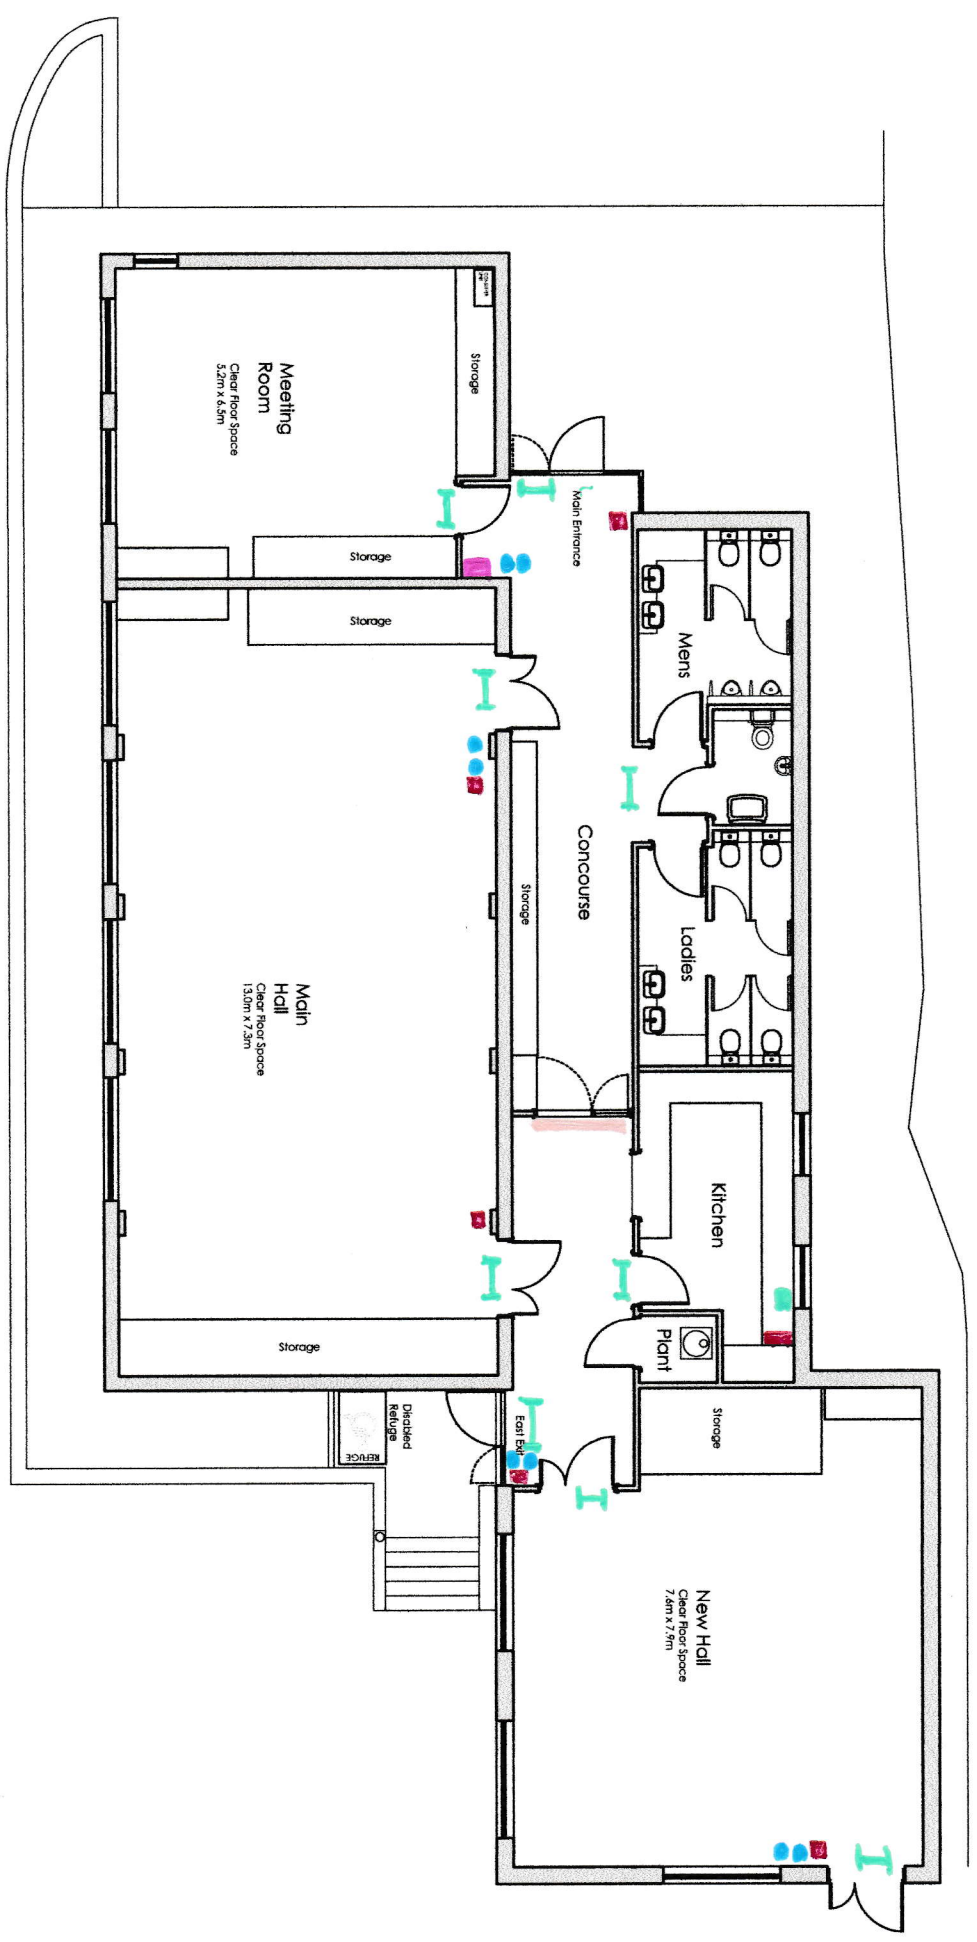

# Coram Downs Village Hall - TR3 GCH

## Fire Safety Information

- I Fire Exit Signs X 9
- First Aid Box X 1
- Fire Blanket X 1
- Fire Alarm X 1

- Fire Extinguishers X 8
- Break Glass Panels - Alarm X 5
- Automatic closing fire doors

Dec. 2017